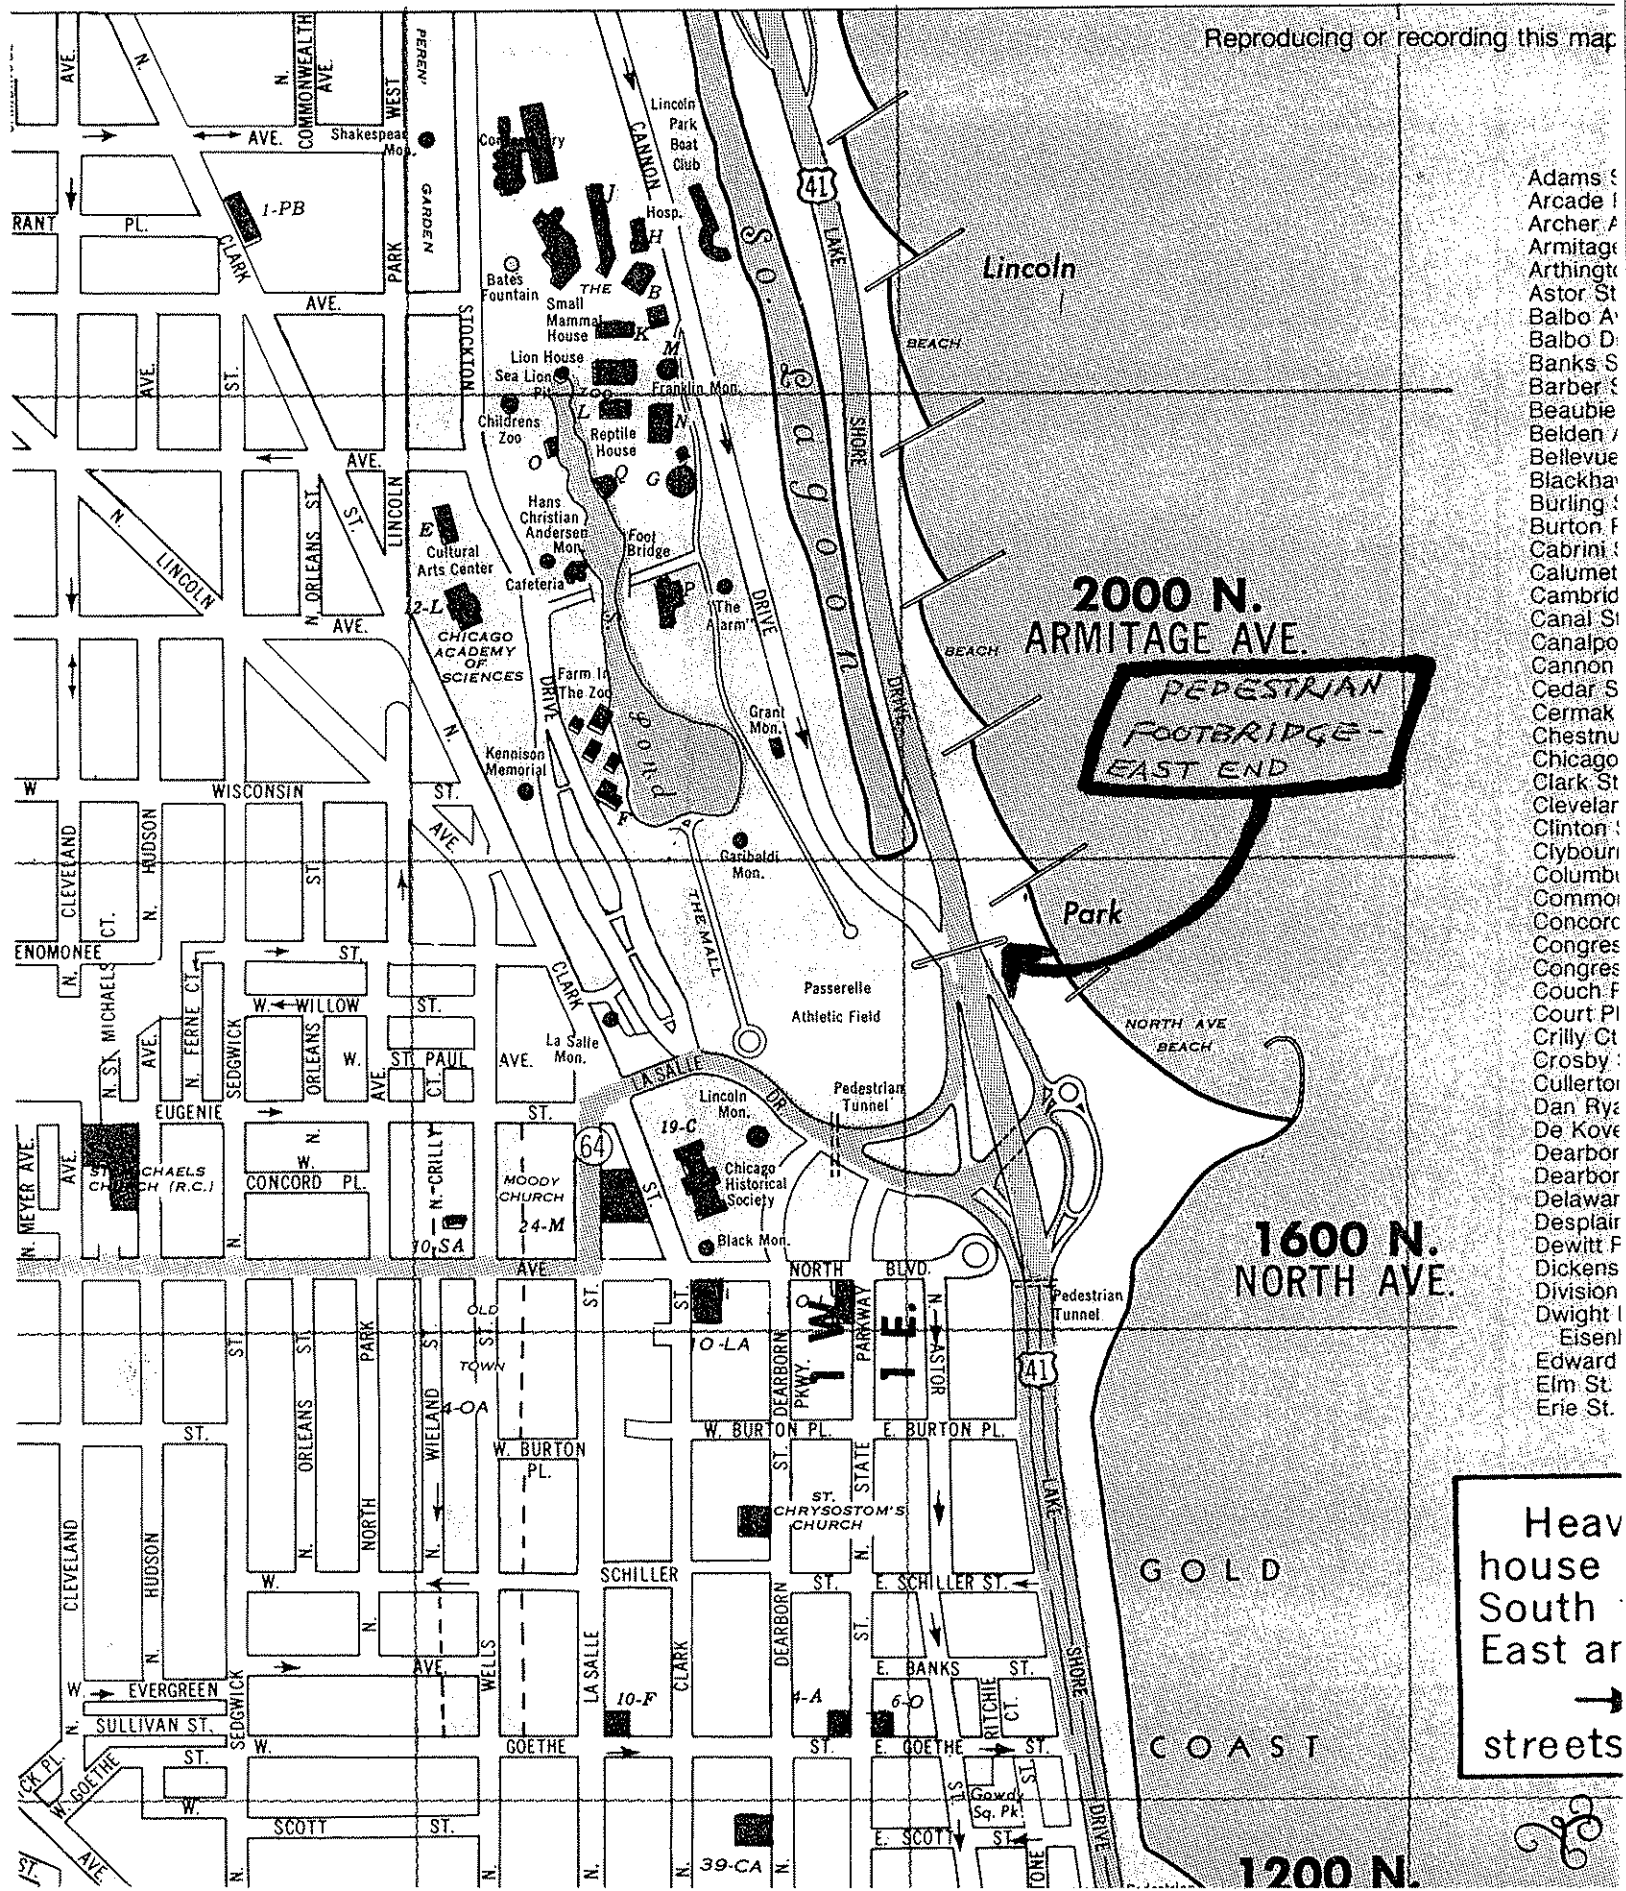

Reproducing or recording this map

- Adams S
- Arcade S
- Archer A
- Armitage S
- Arthington S
- Astor St
- Balbo A
- Balbo D
- Banks S
- Barber S
- Beaubien S
- Belden S
- Bellevue S
- Blackhawk S
- Burling S
- Burton F
- Cabrini S
- Calumet S
- Cambridge S
- Canal St
- Canalpo S
- Cannon S
- Cedar S
- Cermak S
- Chestnut S
- Chicago S
- Clark St
- Cleveland S
- Clinton S
- Clybourn S
- Columbu S
- Common S
- Concord S
- Congres S
- Congres S
- Couch F
- Court Pl
- Crilly Ct
- Crosby S
- Cullerton S
- Dan Ry S
- De Kove S
- Dearbor S
- Dearbor S
- Delawar S
- Desplain S
- Dewitt F
- Dickens S
- Division S
- Dwight I
- Eisen S
- Edward S
- Elm St
- Erie St

Heavy house
South East arrow
streets